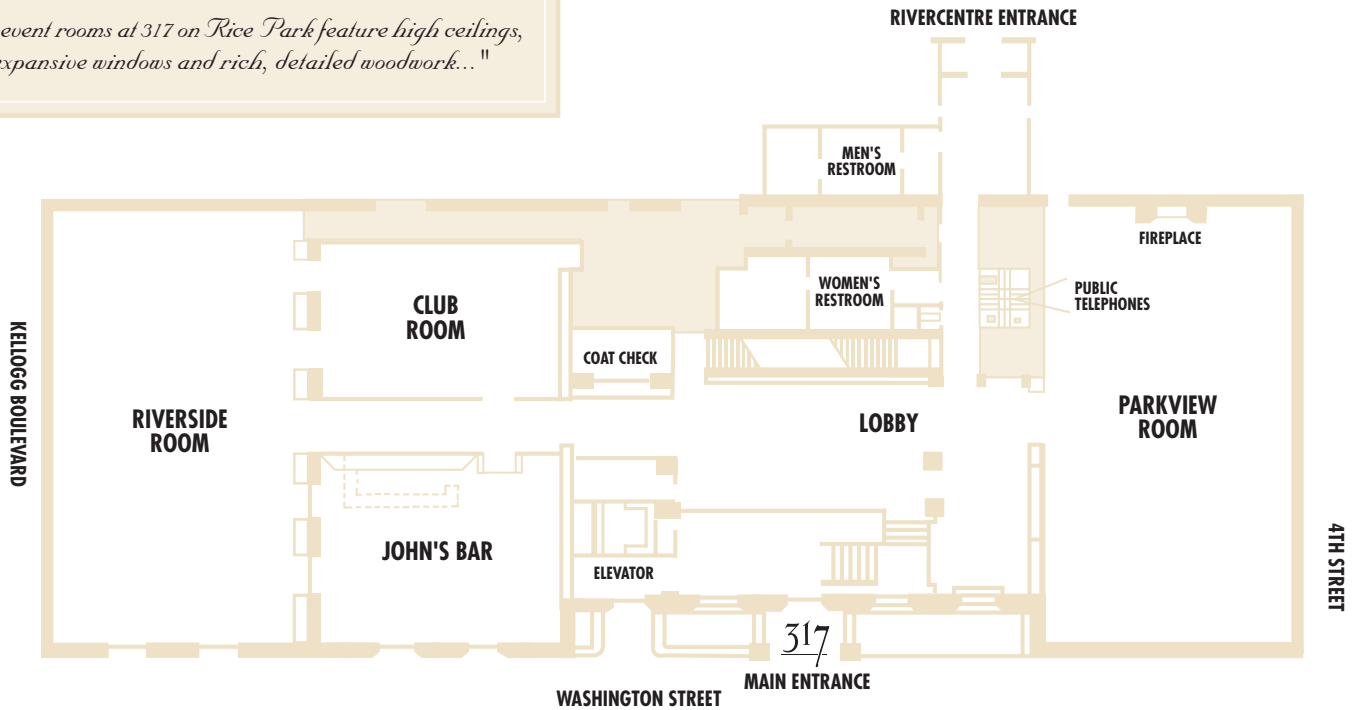

## *The Space*

*Stately and grand, the event rooms at 317 on Rice Park feature high ceilings, expansive windows and rich, detailed woodwork befitting a building of social and historical significance.*

*Groups of up to 200 can be accommodated in each of the two largest rooms. The Parkview Room features a majestic fireplace and offers lovely views of Rice Park. The Riverside Room overlooks Kellogg Boulevard and the Mississippi River bluffs.*

*A signature of Levy Restaurants*

Parkview Room

Riverside Room

*"the event rooms at 317 on Rice Park feature high ceilings, expansive windows and rich, detailed woodwork..."*

ROOM	DIMENSIONS	CONFERENCE STYLE	CLASSROOM	THEATER	ROUNDS	RECEPTION
PARKVIEW	70' x 37' 2590 sq. ft.	60	120	180	160	225
CLUB ROOM	37' x 24' 888 sq. ft.	30	28	65	60	75
JOHN'S BAR	37' x 26' 882 sq. ft.	NA	NA	50	59	75
RIVERSIDE	68' x 37' 2516 sq. ft.	60	150	200	160	225